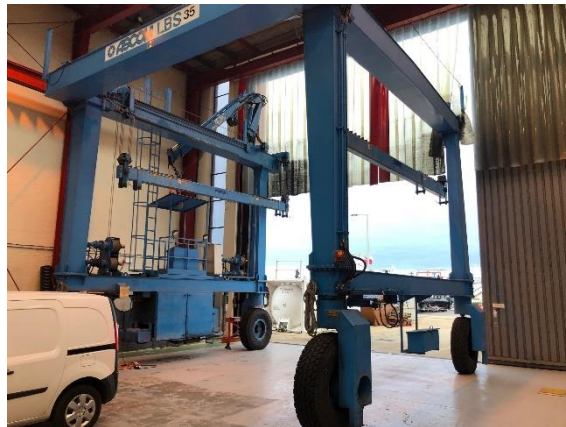

ASCOM LBS 35

1994

EXCELLENT CONDITION

AVAILABLE NOW

APPROX 4 WEEKS DELIVERY

NEW FRAME NUTS AND BOLTS.

WOULD MAKE A NICE SMALL MACHINE FOR CLUB /BOAT YARD.

FITTED WITH 1 TON JIB CRANE

719 HOURS

FULL SERVICE HISTORY AND CERTS

SERIAL N° 93049		<small>Brand: ASCOM, Model: LBS 35, Capacity: 35 t, Year: 1994, Serial: 93049</small>	
SWL 35t		LLOYDS BRITISH	
TEST DATE: 11-11-15			
ASCOM s.p.A VIA A. COPPI 40 41043 FORMIGINE (MO) ITALY TEL.(059)558038 FAX. 557034 TELEX 522050 ASCOM I			
PORTATA t. CAPACITY metric ton.	35	MATRICOLA SERIAL NUMBER	93049
MODELLO MODEL	LBS35	ANNO YEAR	1994
DSO LAST EXAMINATION DATE:			