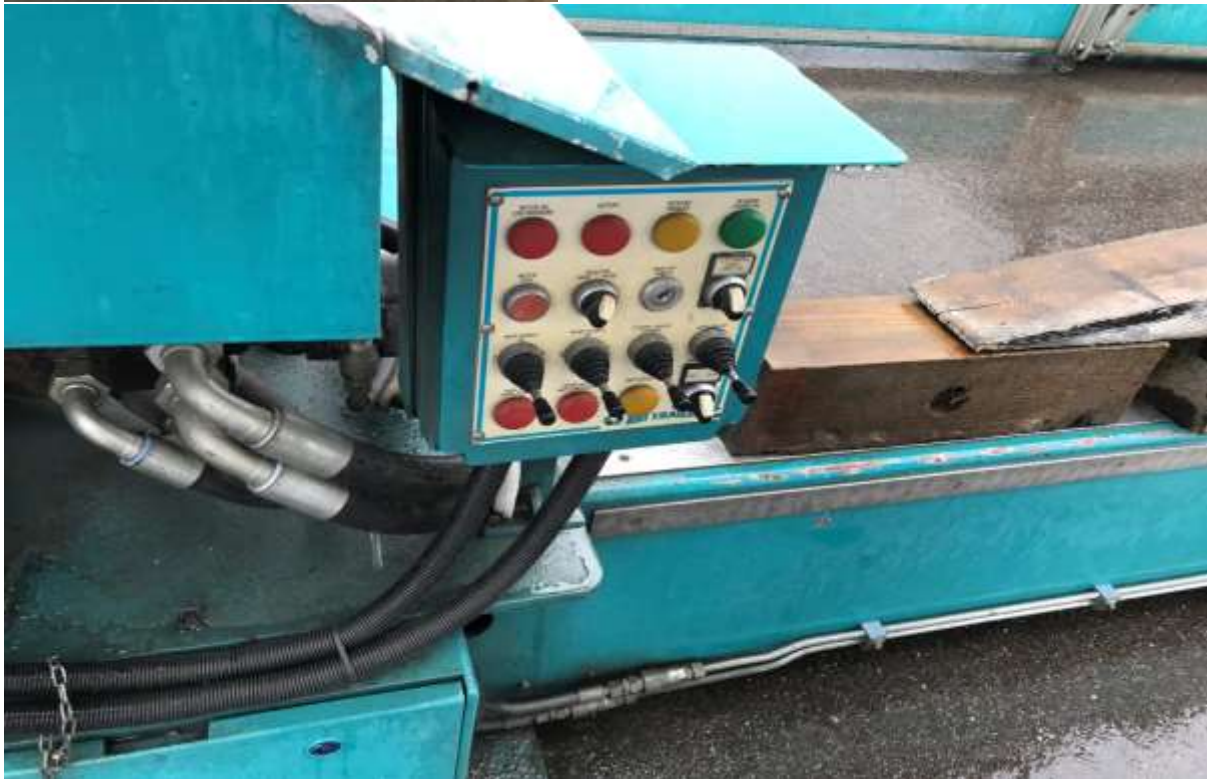

# ABI MBT40

2007 VARIABLE WIDTH  
RADIO REMOTE  
3 PAIRS HYDRAULIC PADS  
EXCELLENT CONDITION AVAILABLE NOW.